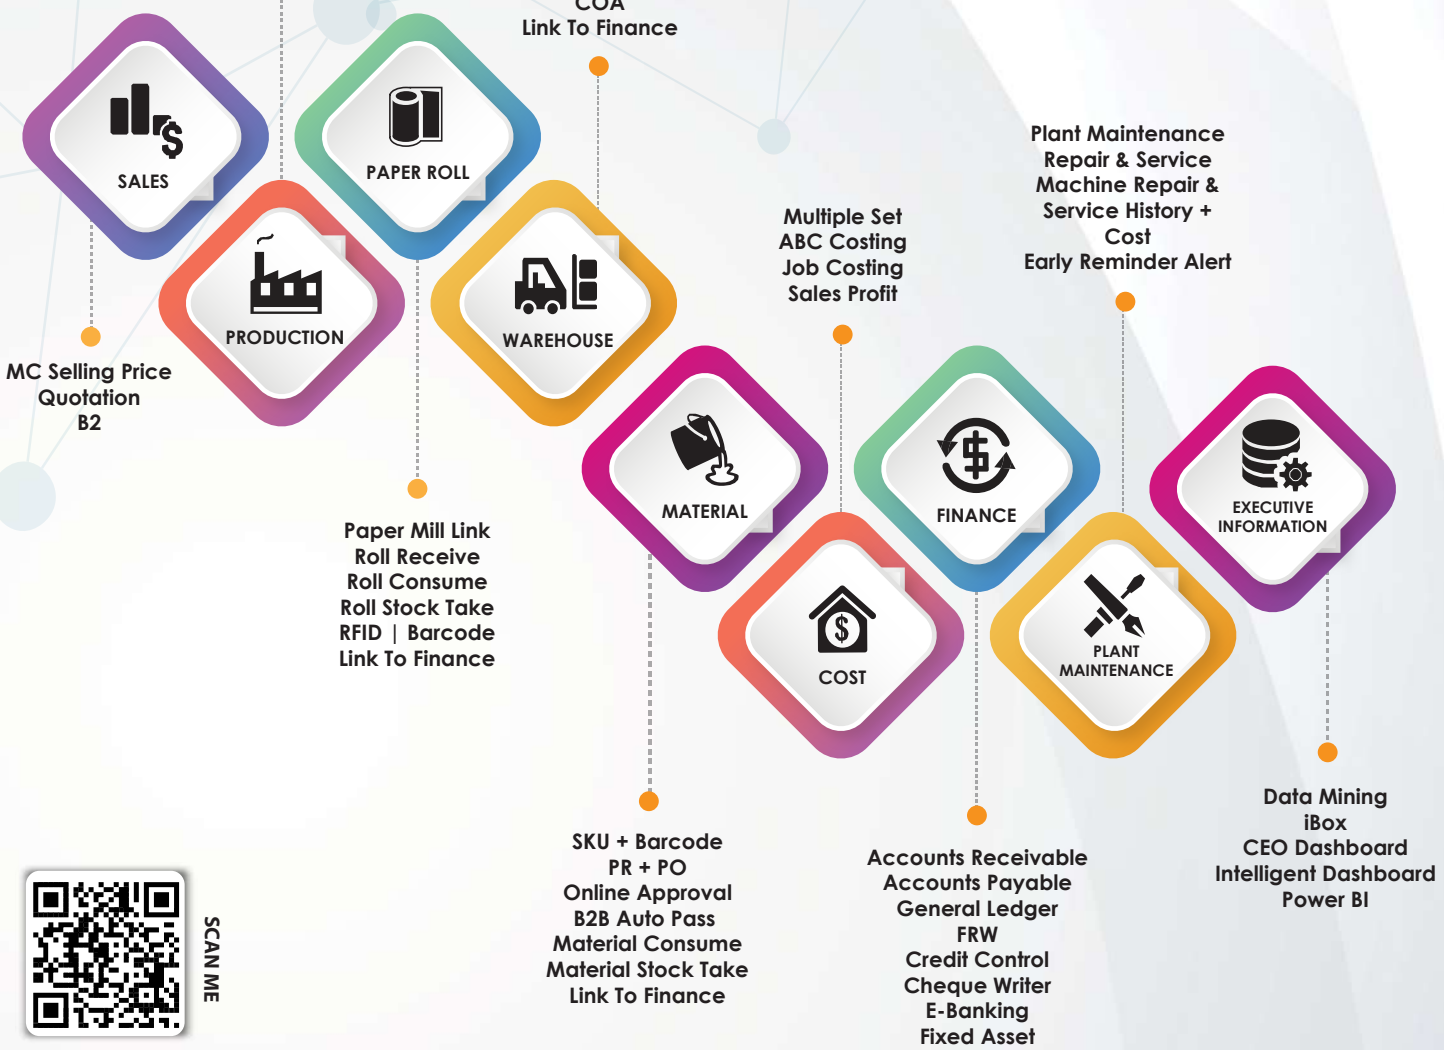

## POWERING YOUR BUSINESS THROUGH THE DIGITALISATION OF CORRUGATED & CONVERTING PLANT

Work Order  
MC CAD  
CORR Schedule  
Converting Schedule  
Floor Track  
Production Report

FG Registration  
Mobile Delivery  
Transport Tracking  
Weight Bridge  
FG Stock Take  
RFID | Barcode  
COA  
Link To Finance

### CPS INDUSTRY 4.0 ADD-ON

DECC Link  
Glue Kitchen Link  
Down-Stacker Link

Roll Automation  
Auto Conveyor Link  
Flexo Link  
DC Link

PLC Counter  
Robotic Arm  
AGV  
Mobile Apps

SCAN ME

marketing2u@prestigeatlantic.com.my www.prestigeatlantic.com.my