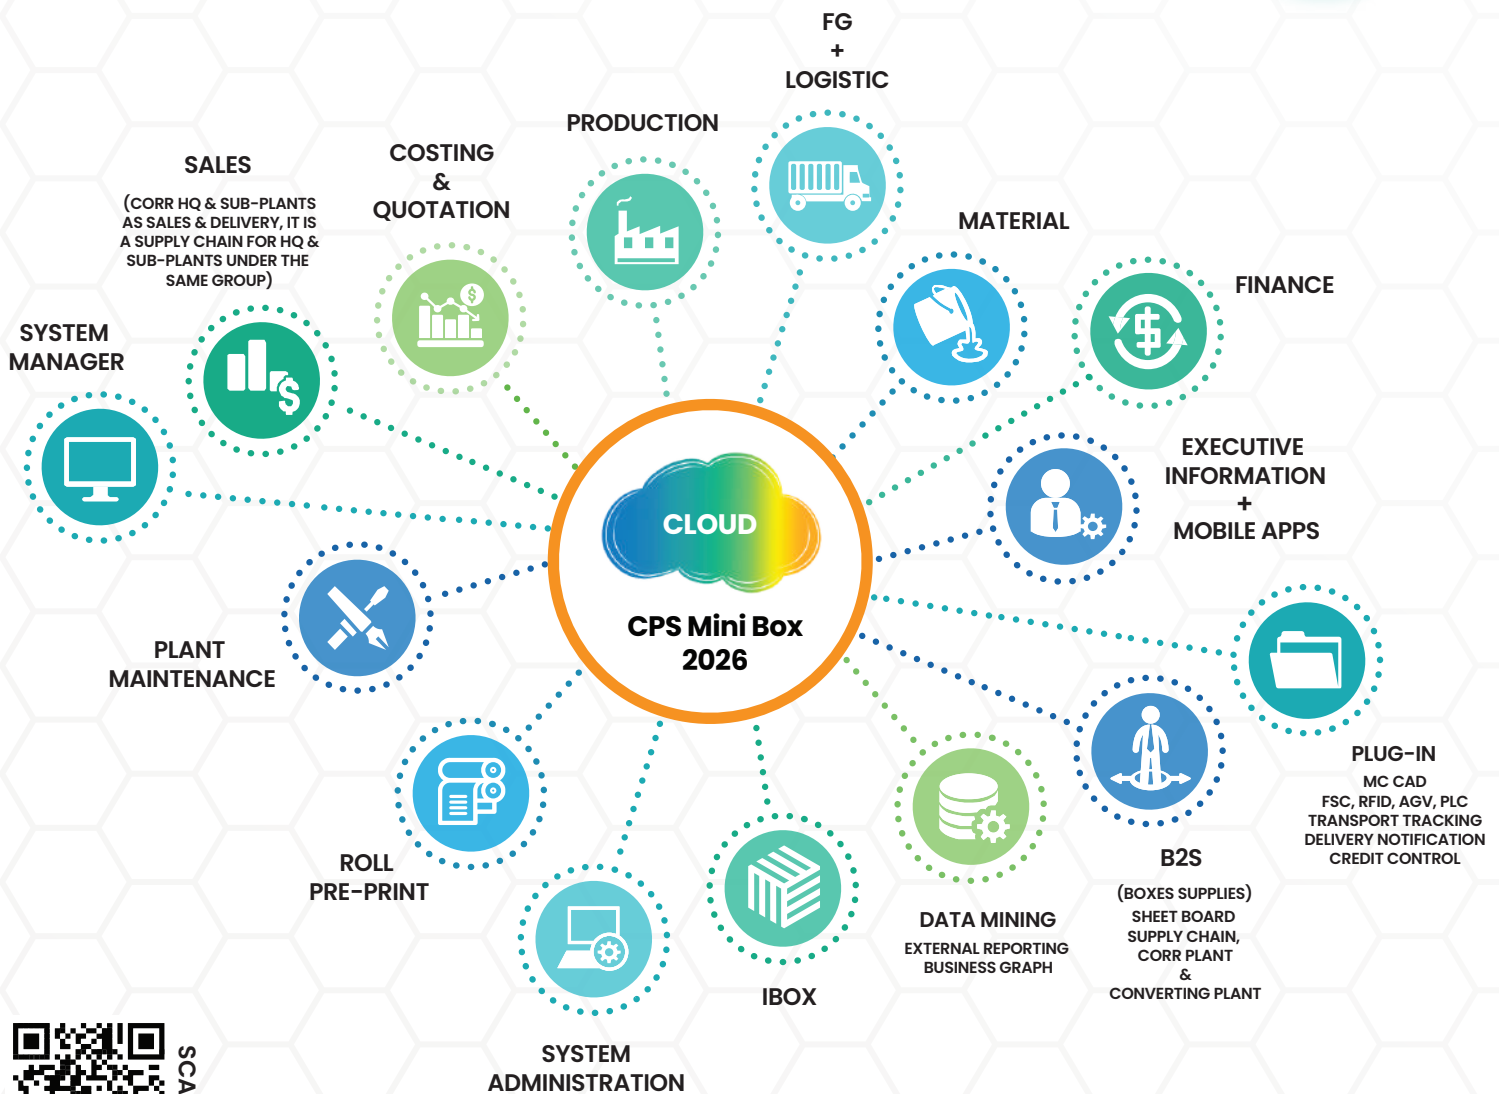

# CPS Mini Box™

Converting Paper ERP/ SMI

New and Improved Converting Paper ERP for DPrint, Folding Carton, Flexible Pack, Food Pack, Corrugated Boxes and Offset Printing Boxes now available and running on Cloud